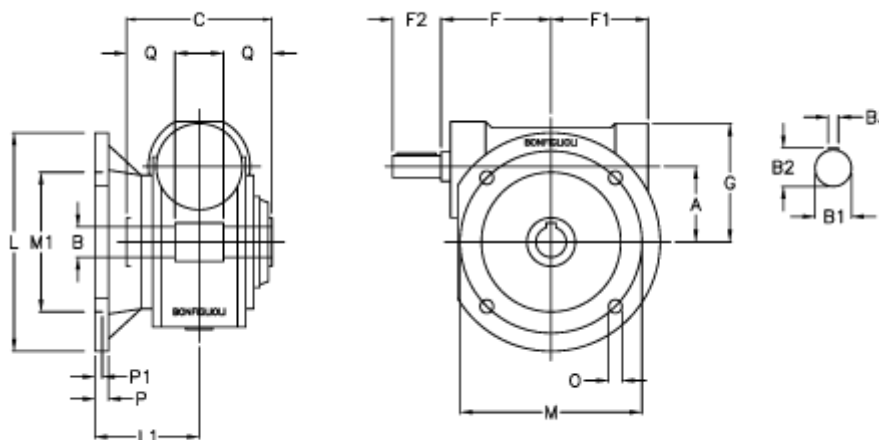

Article number: 3901130030500

Description: Worm gear with solid input shaft
VF 130FC-30-HS

Measures

a	= 130.0	F1 = 154	P = 20
B	= 45	F2 = 60	P1 = 12
B1	= 30	g = 195	Q = 52.5
B2	= 33	L = 320	
B3	= 8	L1 = 137.5	
C	= 165	m = 255	
Description	= VF 130FC-xx-HS	M1 = 180	
F	= 160.0	O = 16	